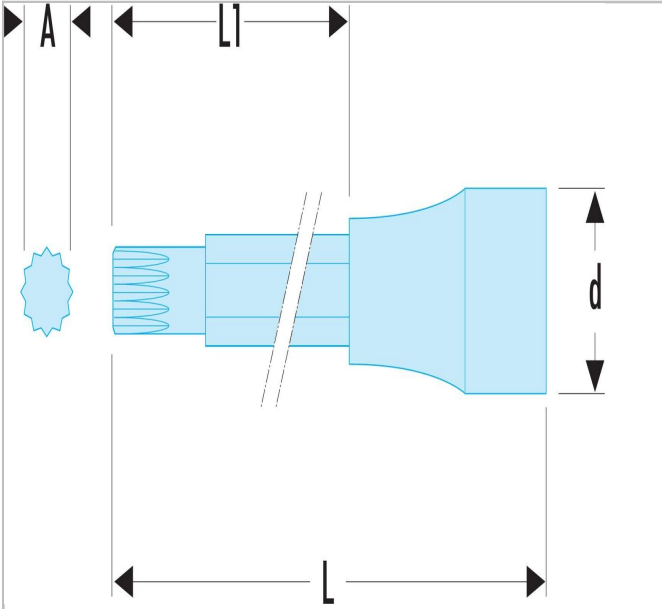

SV.8LB | SV.LB - 1/2" drive long-reach XZN® spline bit sockets

Description:

- Long and extra long reach series
- For XZN® female drive fasteners.
- Non-removable bit.
- Finish: bright chrome with phosphate-hardened tip.

 SV.8LB	
A [mm]	M8
Diameter [mm]	22.8
Length L [mm]	100.0
Length L1 [mm]	64.0
Weight [g]	80.0