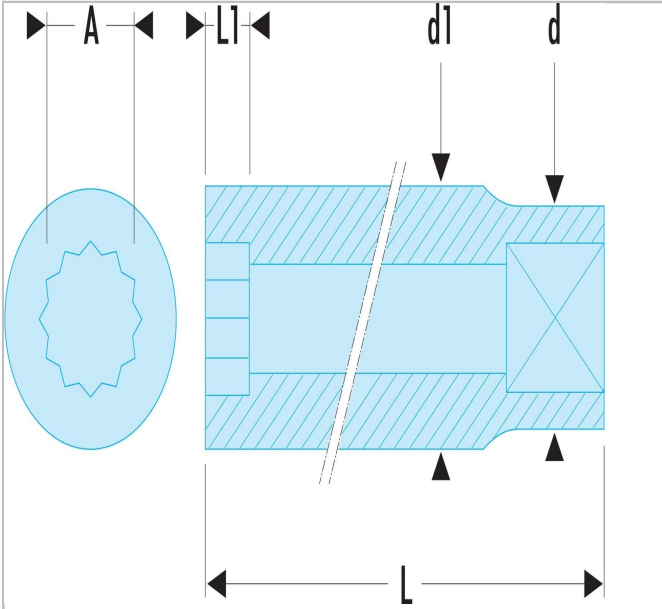

S.14LA | S.LA - 1/2" long-reach metric 12-point sockets

Standards:

NF ISO 2725-1, NF ISO 1711-1,
ISO 2725-1, ISO 1711-1, DIN
3124, ASME B107.5

Description:

- OGV® profile: more powerful tightening, preserves fasteners.
- Long-reach sockets for long recess or thread access.
- Finish: bright chrome.

 FACOM	S.14LA
A [mm]	14.0
Diameter [mm]	27.8
Diameter D1 [mm]	20.3
Length L [mm]	77.0
Length L1 [mm]	15.0
12-Point [mm]	12.0
Weight [g]	120.0