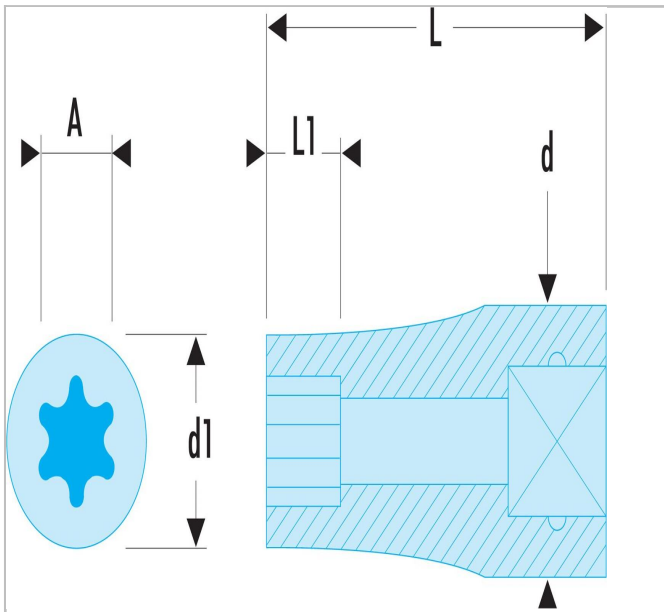

## STX.16 | STX - 1/2" Torx® sockets

### Description:

- For Torx® fasteners.
- Finish: bright chrome.
- Available as rack set Ref STX.40 (E12 --> E20) and Ref RSX.J6 (E6 --> E16).

	STX.16
A [mm]	14.7
Diameter [mm]	22.0
Diameter D1 [mm]	18.8
Length [mm]	37.0
Length L1 [mm]	9.6
TORX / HEX ["]	E16
Weight [g]	60.0