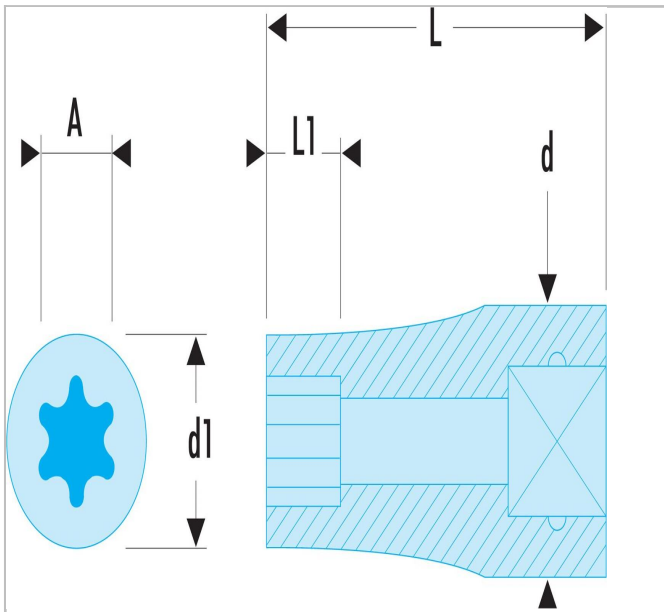

STX.12 | STX - 1/2" Torx® sockets

Description:

- For Torx® fasteners.
- Finish: bright chrome.
- Available as rack set Ref STX.40 (E12 --> E20) and Ref RSX.J6 (E6 --> E16).

	STX.12
A [mm]	10.95
Diameter [mm]	21.0
Diameter D1 [mm]	15.0
Length [mm]	37.0
Length L1 [mm]	8.0
TORX / HEX ["]	E12
Weight [g]	50.0