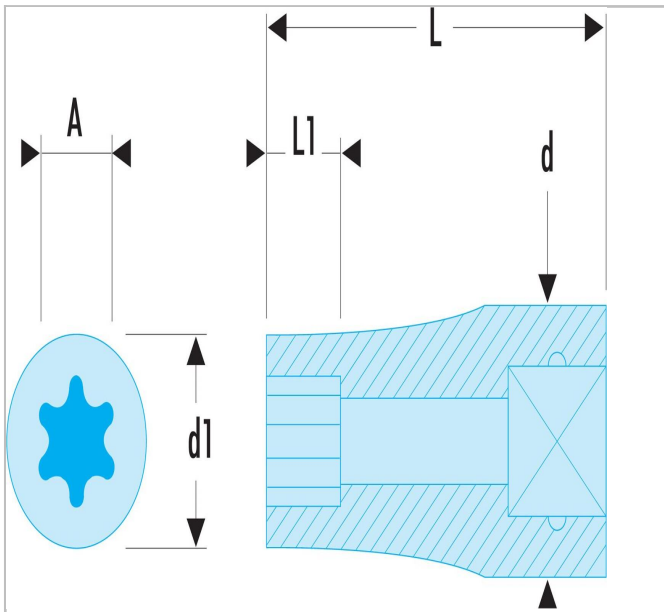

RTX.8 | RTX - 1/4" Torx® sockets

Description:

- For Torx® fasteners.
- Finish: bright chrome.
- Available as rack set (Ref RTX.40).

|  RTX.8 | |
|--|-------|
| A [mm] | 7.29 |
| Diameter [mm] | 11.2 |
| Diameter D1 [mm] | 9.6 |
| Length L [mm] | 22.0 |
| Length L1 [mm] | 4.3 |
| Torx Tip Number ["] | E8 |
| Weight [Kg] | 0.009 |