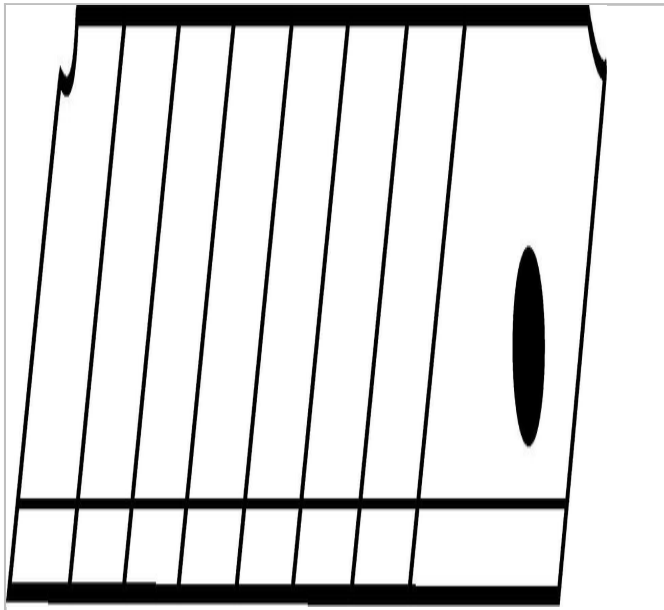

844.SE18 | Cutter with 18 mm snap-off blades

Description:

- Cutter with snap-off blades.
- Ergonomic soft ABS handle.
- Stainless steel blade guide.
- Automatic blade lock.
- 2-blade cartridge.
- Integral blade snapper.

 844.SE18	
Length [mm]	172.0
Weight [g]	90.0
e [mm]	24.0
Height H [mm]	43.0