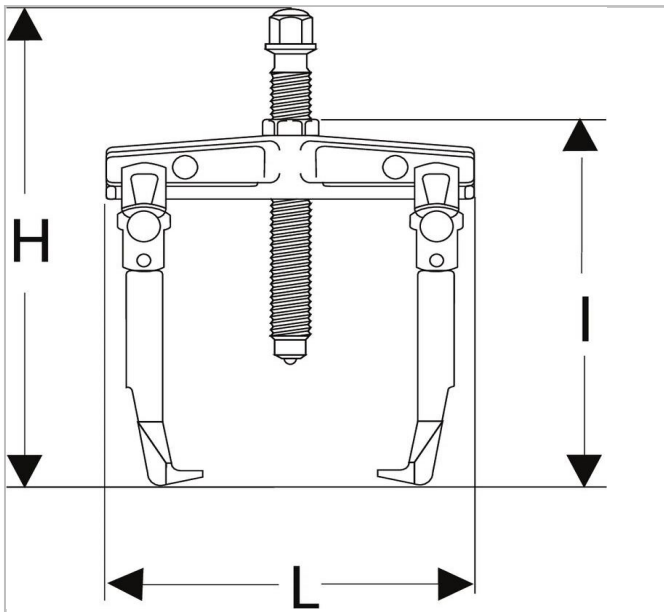

U.312G110 | U.312HJ4 - Mounting with legs

Description:

- U.312HJ4 - Mounting with legs

	U.312G110
A [mm]	7.0
Depth Maxi [mm]	110.0
Length L [mm]	155.0
Height H [mm]	355.0
C Mini - Maxi [mm]	45 - 85
Length [mm]	175.0
Tonnes [t]	10.0
t [Kn]	100.0
Weight [Kg]	0.4