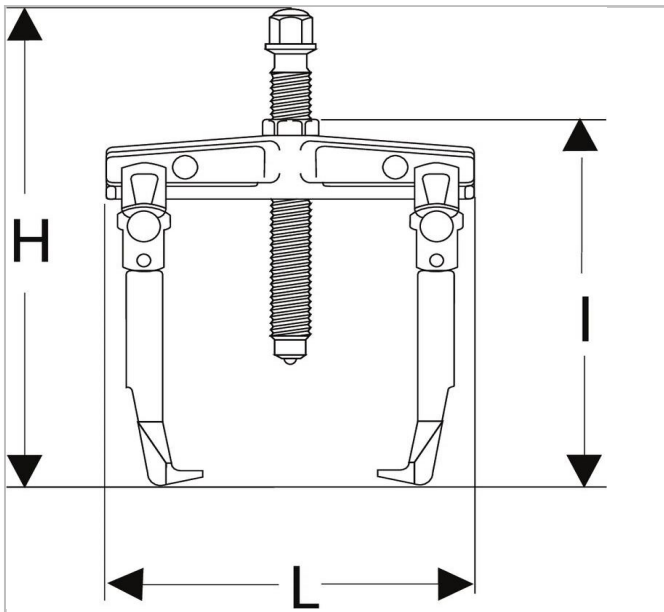

U.32T6-20 | U.32T - Lockable 2-leg sliding-leg pullers

Description:

- Versatile: conversion possible in inside or outside grip with the same meg.
- Safety: knurled locking button.

	U.32T6-20
WIDTH I [mm]	215.0
Depth Maxi [mm]	150.0
Length L [mm]	277.0
Height H [mm]	255.0
Hex Size [mm]	24.0
Screw Size ["]	U.32T6-1
Screw Size Multi ["]	24.0
Tonnes []	6.0
t []	60.0
Weight [Kg]	3.2