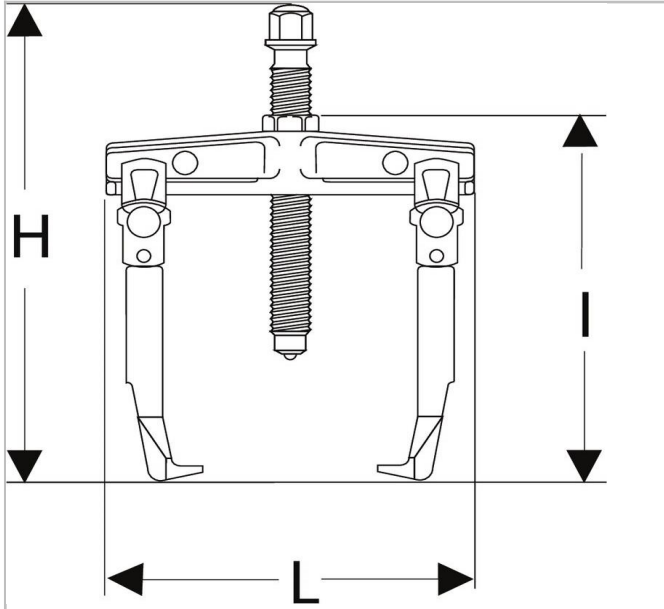

U.32T15-25 | U.32T - Lockable 2-leg sliding-leg pullers

Description:

- Versatile: conversion possible in inside or outside grip with the same meg.
- Safety: knurled locking button.

	U.32T15-25
WIDTH I [mm]	305.0
Depth Maxi [mm]	170.0
Length L [mm]	364.0
Height H [mm]	360.0
Hex Size [mm]	35.0
Screw Size ["]	U.32T15-1
Screw Size Multi ["]	35.0
Tonnes []	15.0
t []	150.0
Weight [Kg]	8.6