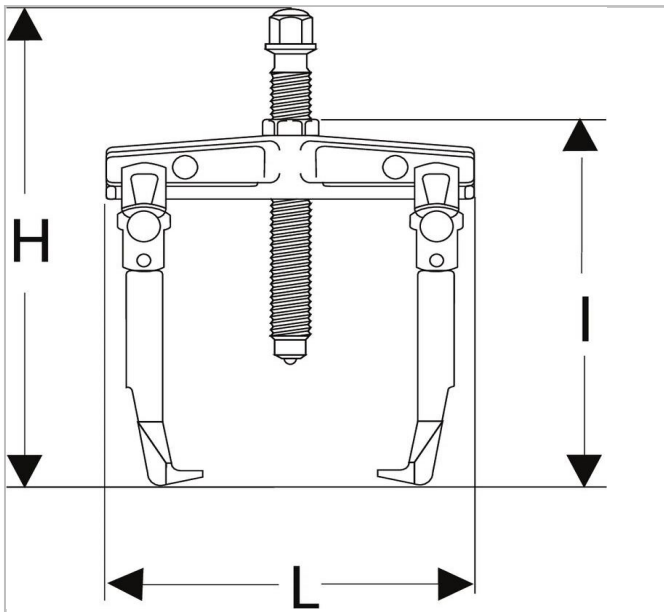

U.32T6-16 | U.32T - Lockable 2-leg sliding-leg pullers

Description:

- Versatile: conversion possible in inside or outside grip with the same meg.
- Safety: knurled locking button.

	U.32T6-16
WIDTH I [mm]	215.0
Depth Maxi [mm]	150.0
Length L [mm]	230.0
Height H [mm]	255.0
Hex Size [mm]	24.0
Screw Size ["]	U.32T6-1
Screw Size Multi ["]	24.0
Tonnes []	6.0
t []	60.0
Weight [Kg]	2.9