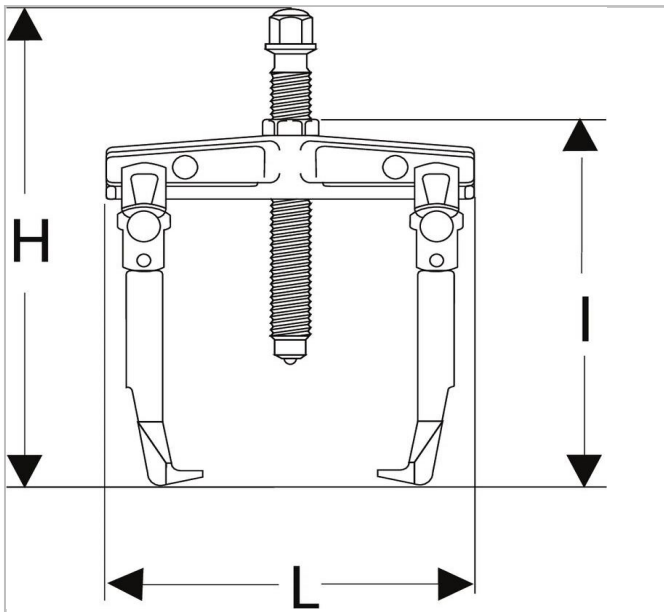

U.232-340 | U.232 - 2-leg sliding-leg pullers

Description:

- Versatile: conversion possible in inside or outside grip with the same leg.
- Safety: - Stops to prevent legs from falling. - Under pressure, the legs are set to overhang to avoid sliding.

	U.232-340
Depth Maxi [mm]	190.0
Length L [mm]	449.0
Height H [mm]	345.0
Length [mm]	303.0
Hex Size [mm]	36.0
Screw Size ["]	U.53S3-07
Screw Size Multi [mm]	36.0
Tonnes []	5.0
t []	50.0
Weight [Kg]	8.2