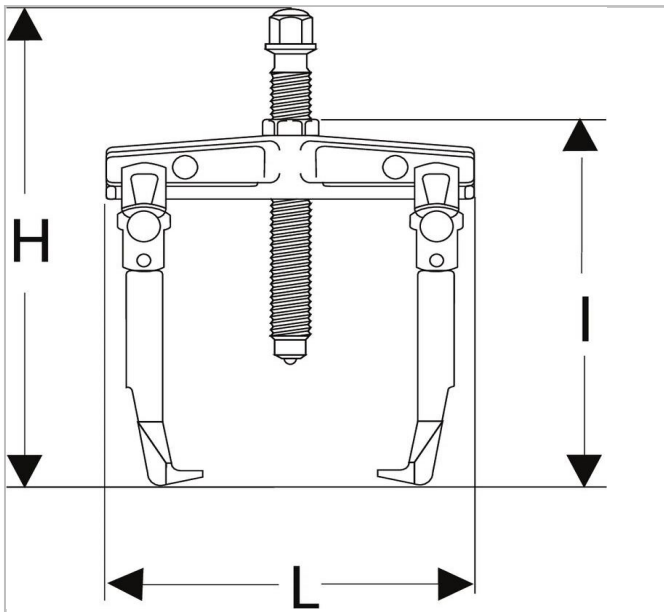

U.232-65 | U.232 - 2-leg sliding-leg pullers

Description:

- Versatile: conversion possible in inside or outside grip with the same leg.
- Safety: - Stops to prevent legs from falling. - Under pressure, the legs are set to overhang to avoid sliding.

	U.232-65
Depth Maxi [mm]	65.0
Length L [mm]	115.0
Height H [mm]	133.0
Length [mm]	105.0
Hex Size [mm]	16.0
Screw Size ["]	U.35P01
Screw Size Multi [mm]	13.0
Tonnes ["]	1.5
t ["]	15.0
Weight [Kg]	0.4