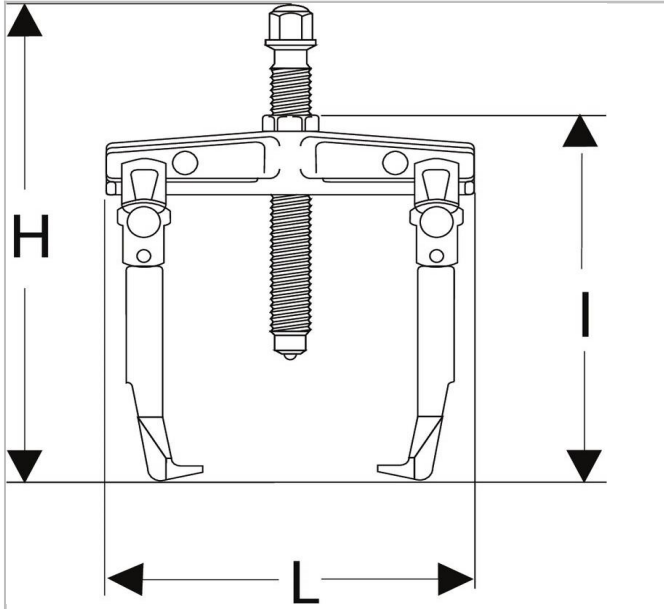

U.32T15-50 | U.32T - Lockable 2-leg sliding-leg pullers

Description:

- Versatile: conversion possible in inside or outside grip with the same meg.
- Safety: knurled locking button.

	U.32T15-50
WIDTH I [mm]	405.0
Depth Maxi [mm]	270.0
Length L [mm]	614.0
Height H [mm]	470.0
Hex Size [mm]	35.0
Screw Size ["]	U.32T15-2
Screw Size Multi ["]	35.0
Tonnes []	15.0
t []	150.0
Weight [Kg]	17.1