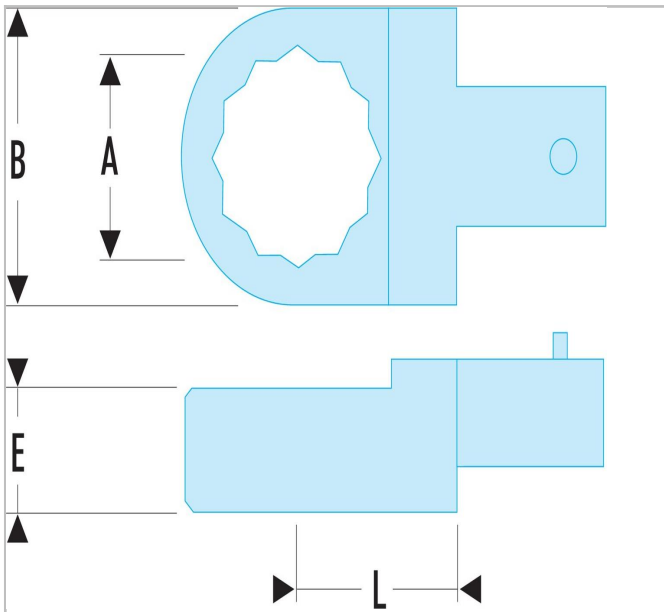

## 13.17 | Polygon drives - drive 14 x 18 mm

### Description:

- Polygon drives - drive 14 x 18 mm

	<b>13.17</b>
A [mm]	17.0
Length L [mm]	25.0
Thickness E [mm]	12.0
Weight [g]	123.0