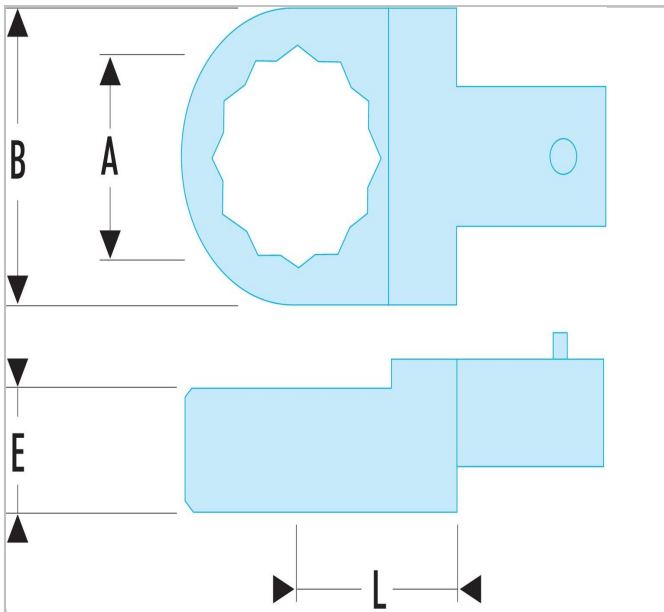

## 13.21 | Polygon drives - drive 14 x 18 mm

### Description:

- Polygon drives - drive 14 x 18 mm

	<b>13.21</b>
A [mm]	21.0
Length L [mm]	25.0
Thickness E [mm]	12.0
Weight [g]	133.0