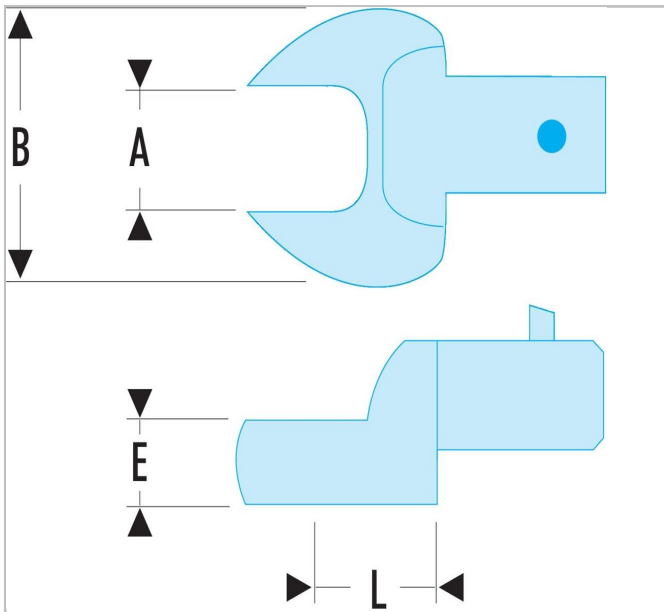

11.27 | Metric open end bits - drive 14 x 18 mm

Description:

- Metric open end bits - drive 14 x 18 mm

	11.27
A [mm]	27.0
Length L [mm]	32.5
Thickness E [mm]	16.0
Head Width B [mm]	59.0
Weight [g]	222.0
Contents []	Roll: N.38A-6B