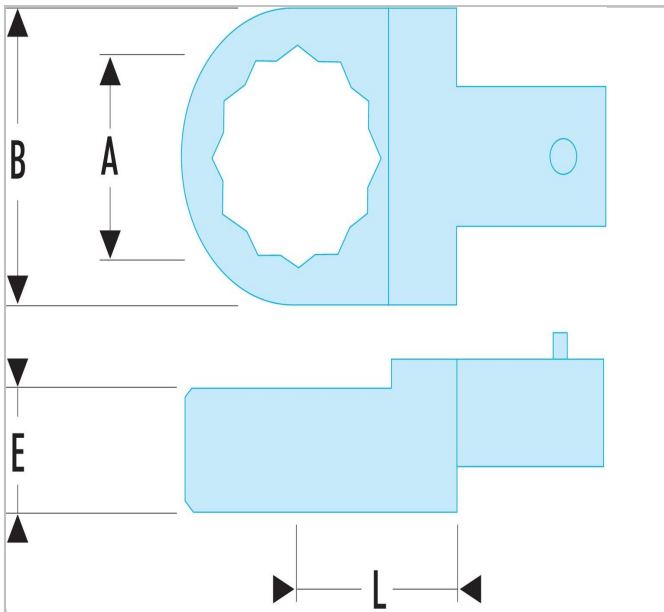

13.24 | Polygon drives - drive 14 x 18 mm

Description:

- Polygon drives - drive 14 x 18 mm

	13.24
A [mm]	24.0
Length L [mm]	25.0
Thickness E [mm]	14.0
Weight [g]	143.0