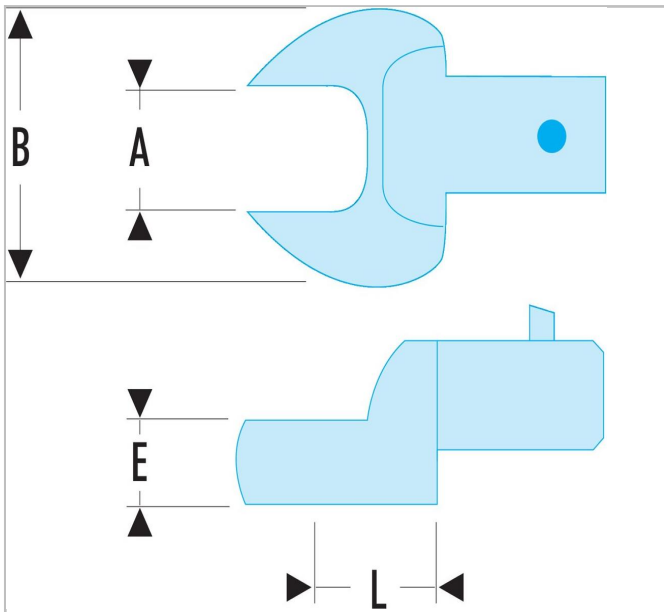

11.14 | Metric open end bits - drive 14 x 18 mm

Description:

- Metric open end bits - drive 14 x 18 mm

	11.14
A [mm]	14.0
Length L [mm]	25.0
Thickness E [mm]	8.0
Head Width B [mm]	34.0
Weight [g]	113.0