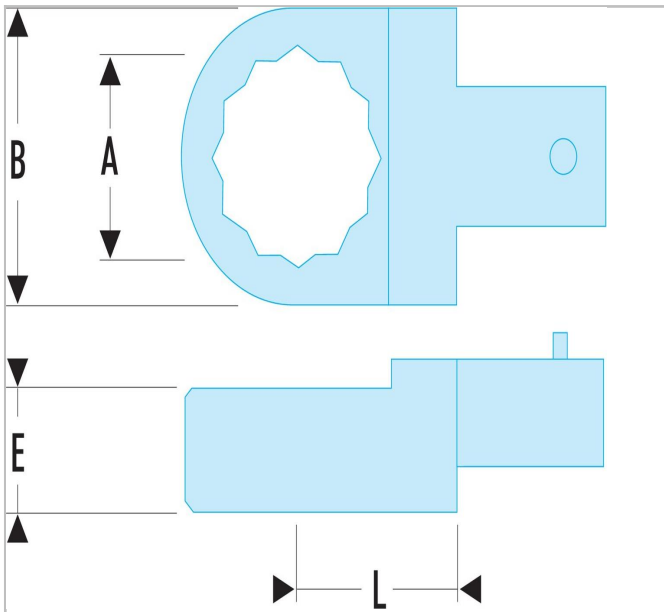

13.18 | Polygon drives - drive 14 x 18 mm

Description:

- Polygon drives - drive 14 x 18 mm

	13.18
A [mm]	18.0
Length L [mm]	25.0
Thickness E [mm]	12.0
Weight [g]	118.0
Contents []	Roll: N.38A-6B