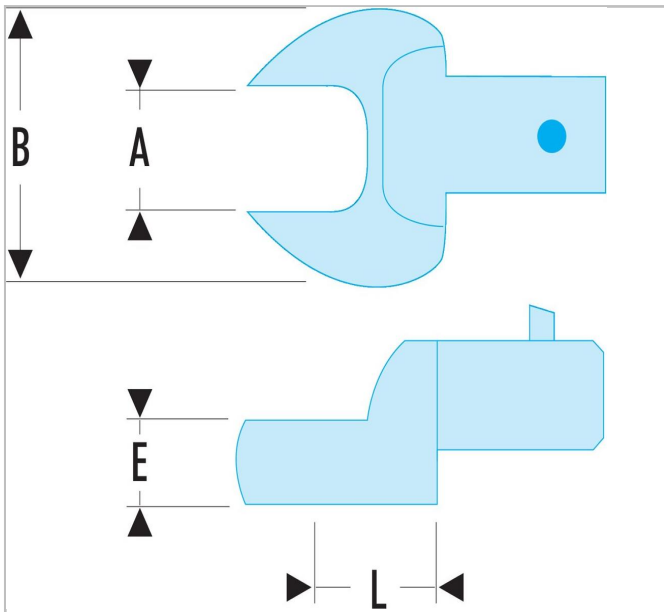

11.22 | Metric open end bits - drive 14 x 18 mm

Description:

- Metric open end bits - drive 14 x 18 mm

	11.22
A [mm]	22.0
Length L [mm]	25.0
Thickness E [mm]	14.0
Head Width B [mm]	52.0
Weight [g]	161.0