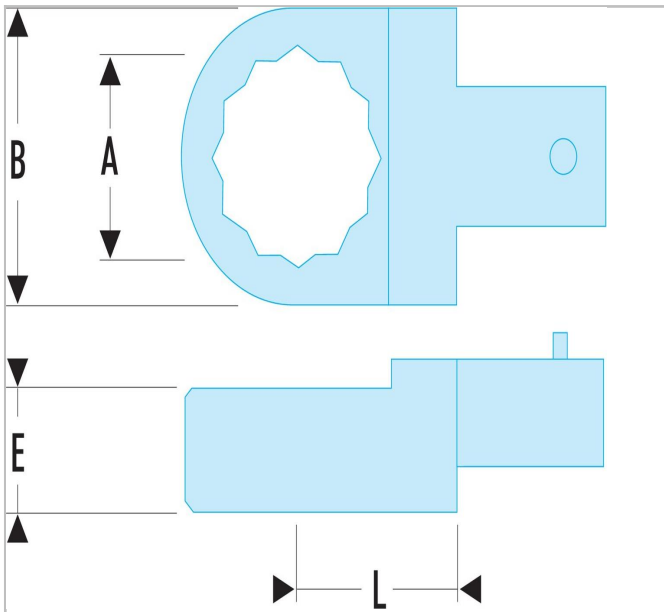

## 12.16 | METRIC POLYGON DRIVE – DRIVE 9X12 MM

### Description:

- Polygon drives - drive 9 x 12 mm

	<b>12.16</b>
A [mm]	16.0
Length L [mm]	17.5
Thickness E [mm]	12.9
Head Width B [mm]	26.5
Weight [g]	54.0