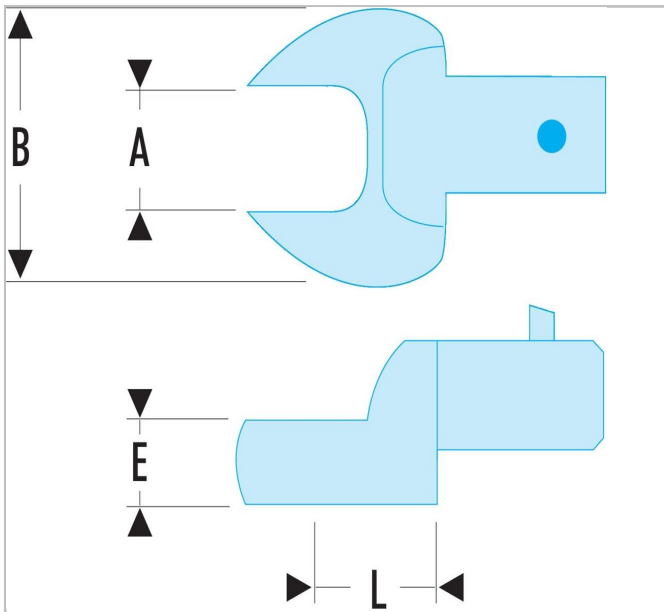

10.8 | Metric open end bits - drive 9 x 12 mm

Description:

- Metric open end bits - drive 9 x 12 mm

	10.8
A [mm]	8.0
Length L [mm]	17.5
Thickness E [mm]	5.0
Head Width B [mm]	22.0
Weight [g]	32.0