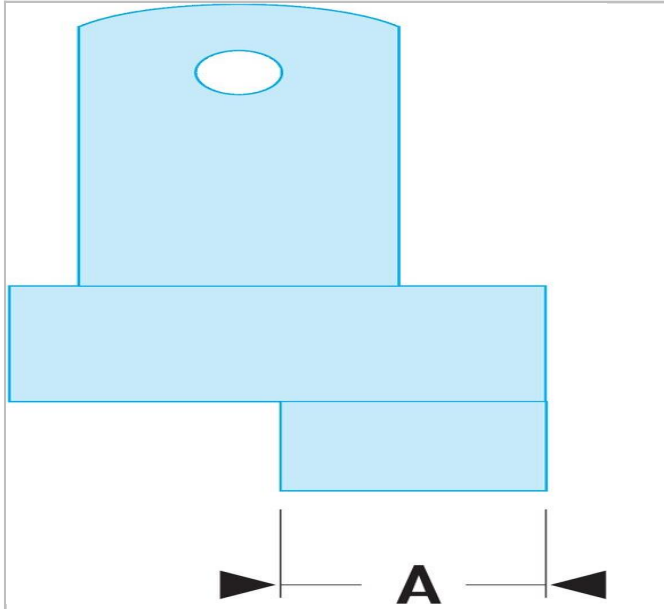

## 118.EC8 | 118.EC - Sets of 2 spare hooks for 118A wrenches

### Description:

- Double-ended square pins for slotted nuts on face.

	<b>118.EC8</b>
A [mm]	8.0
A [in]	
Weight [Kg]	0.02