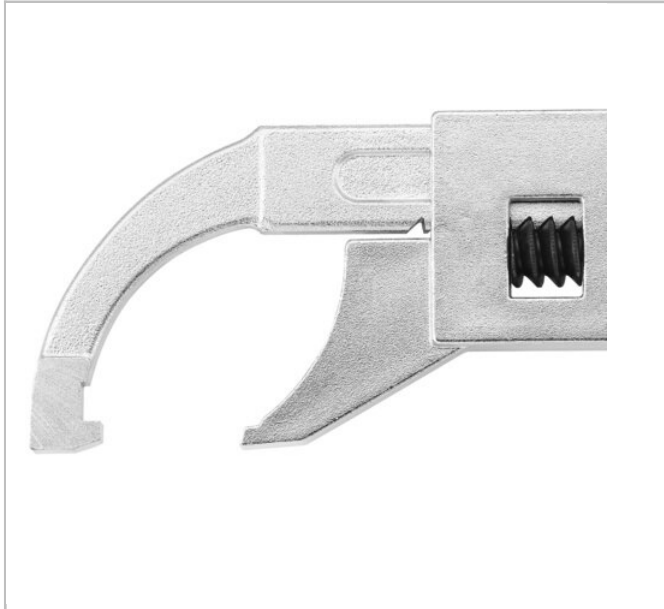

## 115A.200 | 115A - Monkey wrench

### Description:

- Capacity: 10 to 200 mm.
- Presentation: satin chrome finish.

	<b>115A.200</b>
A [mm]	7
Diameter [mm]	30-200
Thickness E [mm]	7.0
Length [mm]	550.0