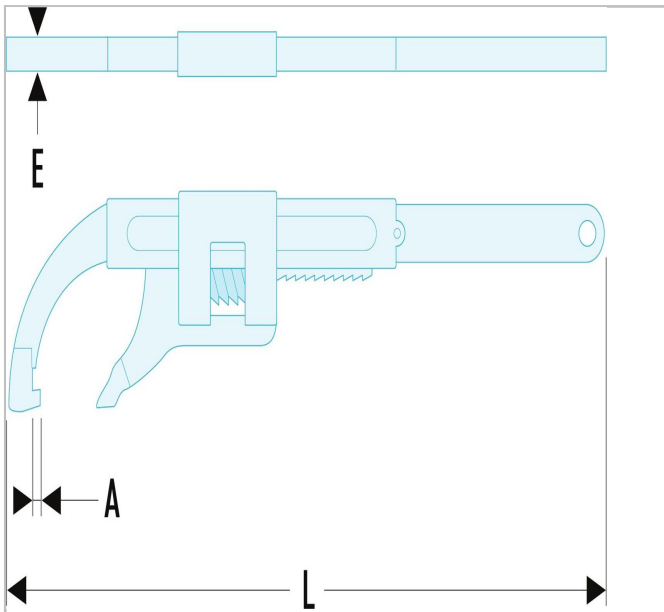

## 115A.200 | 115A - Monkey wrench

### Description:

- Capacity: 10 to 200 mm.
- Presentation: satin chrome finish.

	<b>115A.200</b>
A [mm]	7
Diameter [mm]	30-200
Thickness E [mm]	7.0
Length [mm]	550.0