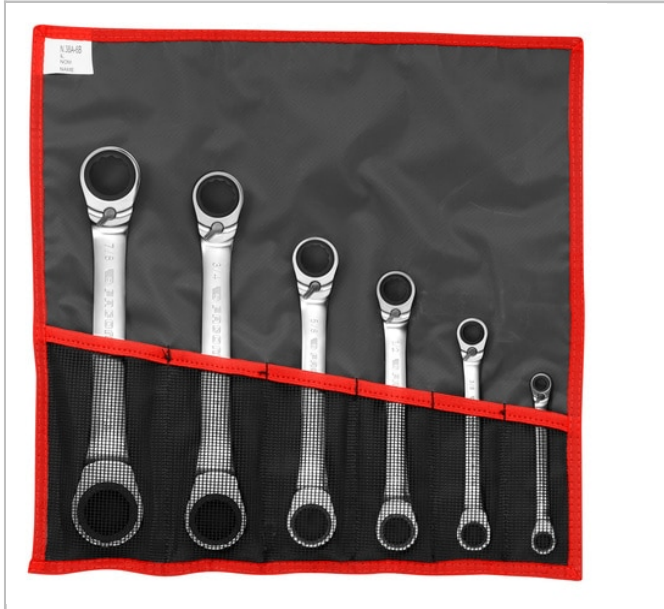

65.JU6T | Inch 15° hinged ratchet ring wrenches set

Description:

- Presentation: supplied in roll.

	65.JU6T
A [in]	1/4x5/16 - 3/8x7/16 - 1/2x9/16 - 5/8x11/16 - 3/4x13/16 - 7/8x15/16
Weight [Kg]	1.3
Contents []	Roll: N.38A-6B