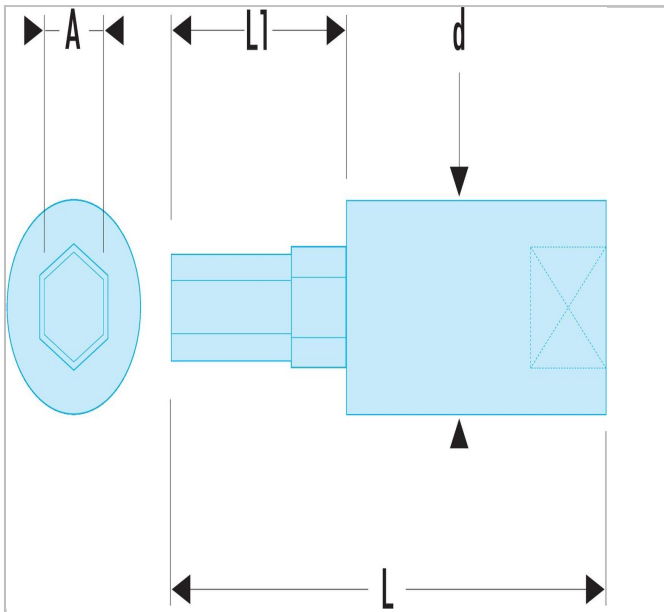

RT.4 | RT 1/4" drive metric 6-point sockets

Description:

- Removable hard tip for more durability.
- R.245 socket.
- Finish: bright chrome with phosphate-hardened tip.

	RT.4
A [mm]	4.0
Diameter [mm]	11.3
Length L [mm]	37.0
Length L1 [mm]	15.0
Weight [Kg]	0.018