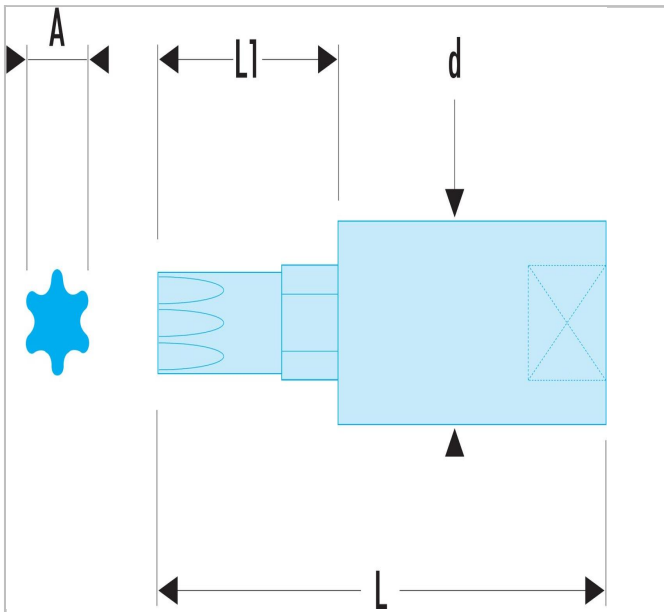

RX.10 | RX 1/4" drive Torx® bit sockets

Description:

- Removable hard tip for more durability.
- R.245 socket.
- Finish: bright chrome with phosphate-hardened tip.

 RX.10	
A [mm]	2.72
Diameter [mm]	11.3
Length L [mm]	37.0
Length L1 [mm]	15.0
Torx Tip Number ["]	T10
Weight [Kg]	0.017