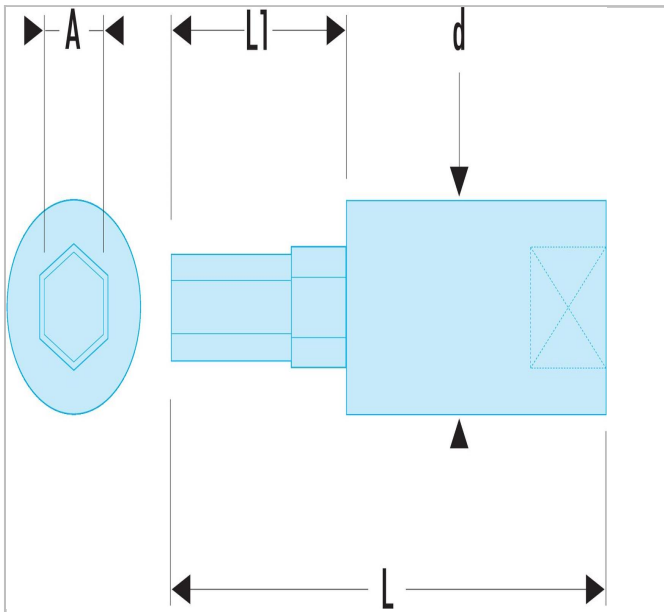

RT.10 | RT 1/4" drive metric 6-point sockets

Description:

- Removable hard tip for more durability.
- R.245 socket.
- Finish: bright chrome with phosphate-hardened tip.

 RT.10	
A [mm]	10.0
Diameter [mm]	11.3
Length L [mm]	37.0
Length L1 [mm]	15.0
Weight [Kg]	0.024