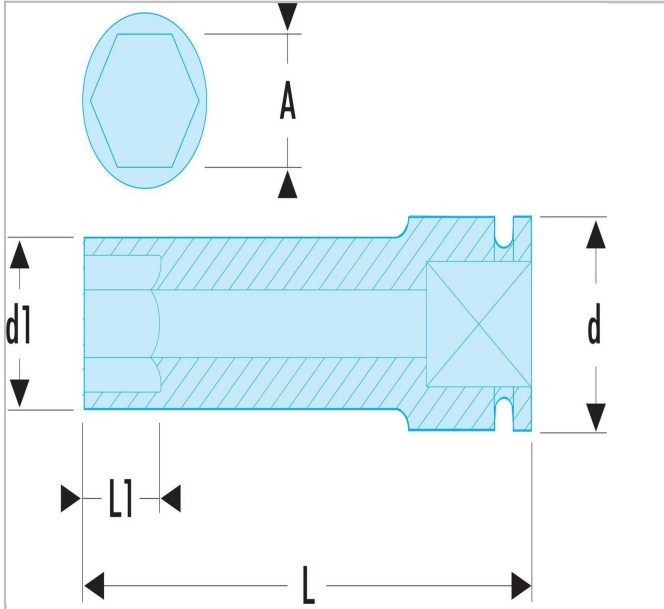

NSD.36L | NSD.L - 1/2" drive metric long-reach metric 12-point impact sockets

Description:

- NSD.L - 1/2" drive metric long-reach metric 12-point impact sockets

 NSD.36L	
A [mm]	36.0
Diameter [mm]	38.0
Diameter D1 [mm]	49.8
Length L [mm]	90.0
Length L1 [mm]	20.0
12-Point [mm]	12.0
Weight [g]	635.0