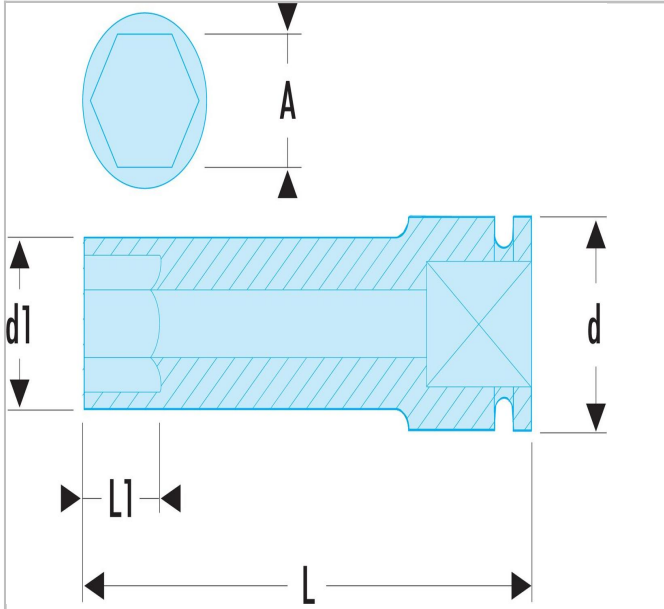

NSD.30L | NSD.L - 1/2" drive metric long-reach metric 12-point impact sockets

Description:

- NSD.L - 1/2" drive metric long-reach metric 12-point impact sockets

 NSD.30L	
A [mm]	30.0
Diameter [mm]	38.0
Diameter D1 [mm]	41.9
Length L [mm]	82.0
Length L1 [mm]	16.7
12-Point [mm]	12.0
Weight [g]	455.0