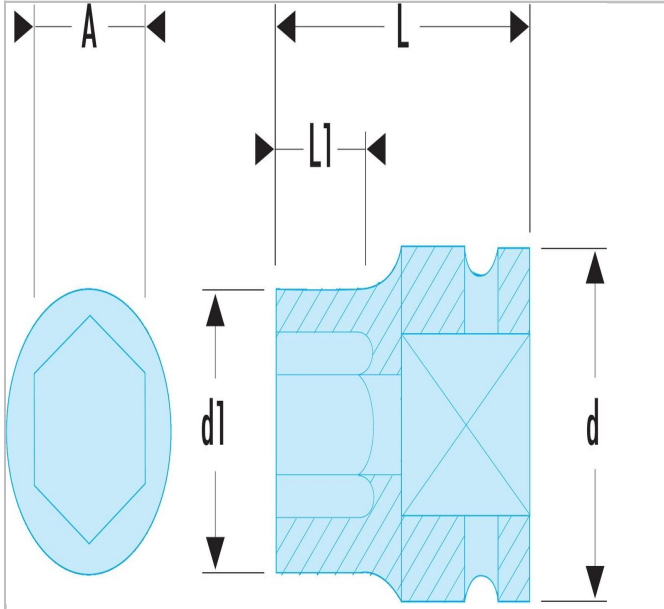

NSD.34B | NSD.B - 1/2" drive metric 12-point impact sockets

Description:

- NSD.B - 1/2" drive metric 12-point impact sockets

|  | NSD.34B |
|--|----------------|
| A [mm] | 34.0 |
| Diameter [mm] | 38.0 |
| Diameter D1 [mm] | 45.8 |
| Length L [mm] | 46.0 |
| Length L1 [mm] | 20.0 |
| 12-Point [mm] | 12.0 |
| Weight [g] | 300.0 |