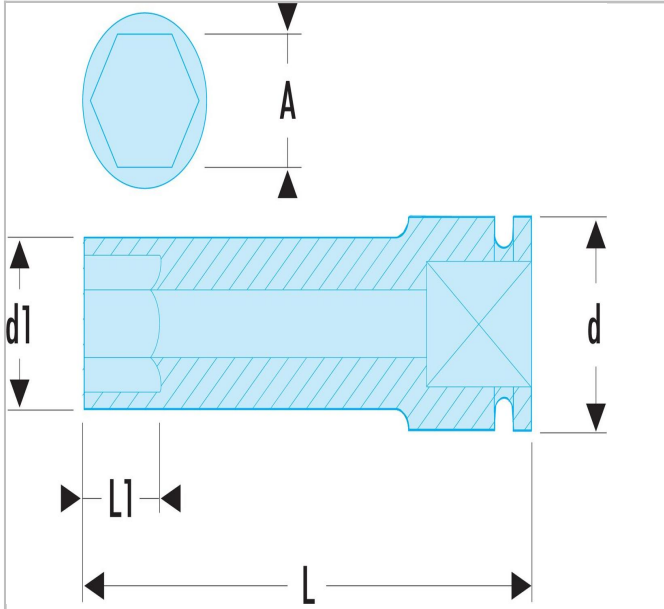

NSD.23L | NSD.L - 1/2" drive metric long-reach metric 12-point impact sockets

Description:

- NSD.L - 1/2" drive metric long-reach metric 12-point impact sockets

 NSD.23L	
A [mm]	23.0
Diameter [mm]	33.9
Diameter D1 [mm]	33.9
Length L [mm]	82.0
Length L1 [mm]	12.7
12-Point [mm]	12.0
Weight [g]	350.0