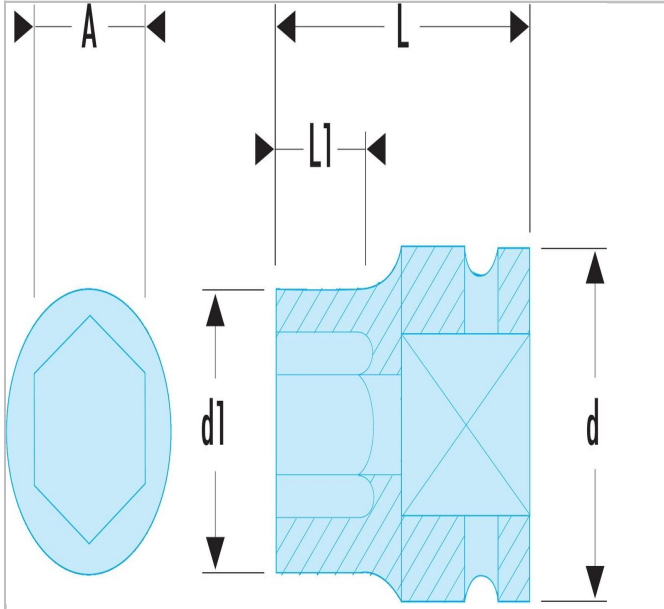

NSD.18B | NSD.B - 1/2" drive metric 12-point impact sockets

Description:

- NSD.B - 1/2" drive metric 12-point impact sockets

	NSD.18B
A [mm]	18.0
Diameter [mm]	26.9
Diameter D1 [mm]	26.9
Length L [mm]	38.0
Length L1 [mm]	10.2
12-Point [mm]	12.0
Weight [g]	100.0