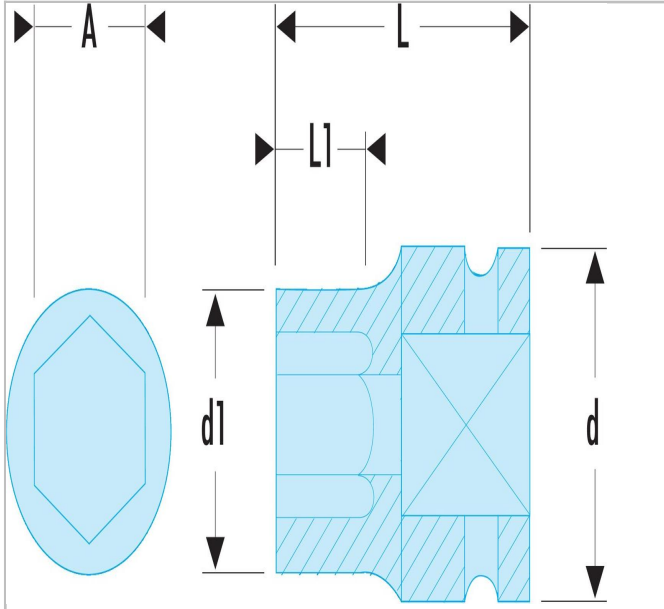

NSD.26B | NSD.B - 1/2" drive metric 12-point impact sockets

Description:

- NSD.B - 1/2" drive metric 12-point impact sockets

	NSD.26B
A [mm]	26.0
Diameter [mm]	35.9
Diameter D1 [mm]	37.9
Length L [mm]	42.0
Length L1 [mm]	14.6
12-Point [mm]	12.0
Weight [g]	230.0