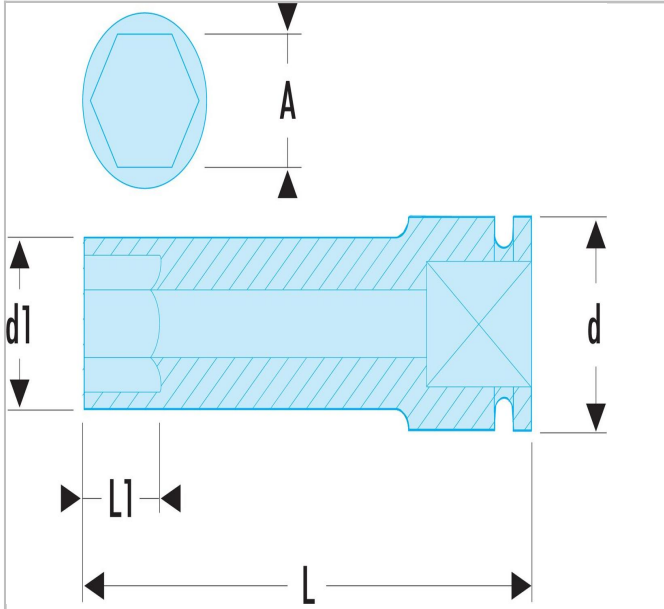

## NSD.12L | NSD.L - 1/2" drive metric long-reach metric 12-point impact sockets

### Description:

- NSD.L - 1/2" drive metric long-reach metric 12-point impact sockets

 NSD.12L	
A [mm]	12.0
Diameter [mm]	21.9
Diameter D1 [mm]	19.0
Length L [mm]	82.0
Length L1 [mm]	6.1
12-Point [mm]	12.0
Weight [g]	124.0