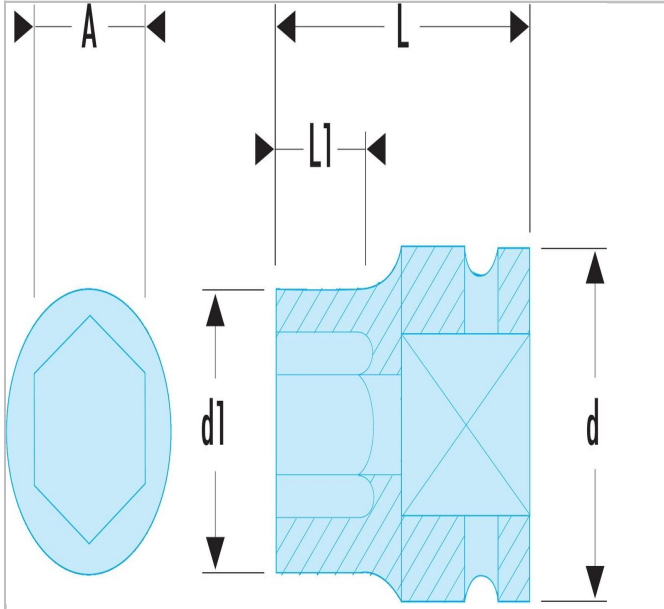

NSD.29B | NSD.B - 1/2" drive metric 12-point impact sockets

Description:

- NSD.B - 1/2" drive metric 12-point impact sockets

 NSD.29B	
A [mm]	29.0
Diameter [mm]	38.0
Diameter D1 [mm]	41.9
Length L [mm]	46.0
Length L1 [mm]	16.7
12-Point [mm]	12.0
Weight [g]	280.0