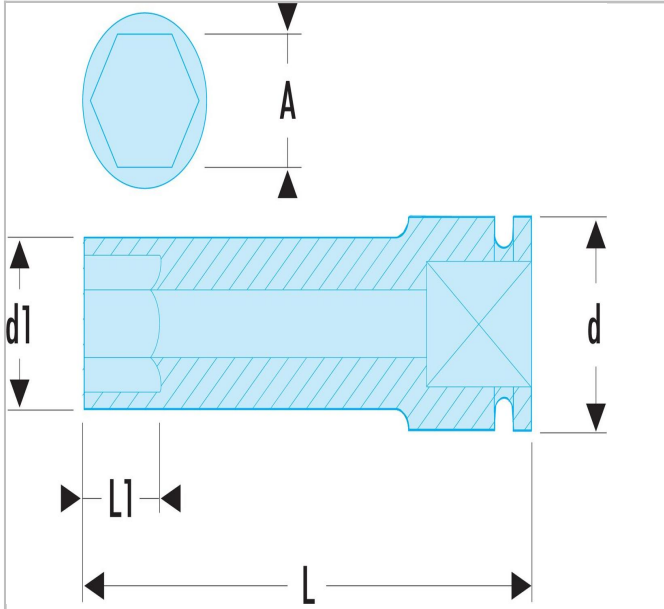

NSD.34L | NSD.L - 1/2" drive metric long-reach metric 12-point impact sockets

Description:

- NSD.L - 1/2" drive metric long-reach metric 12-point impact sockets

 NSD.34L	
A [mm]	34.0
Diameter [mm]	38.0
Diameter D1 [mm]	45.8
Length L [mm]	90.0
Length L1 [mm]	20.0
12-Point [mm]	12.0
Weight [g]	540.0