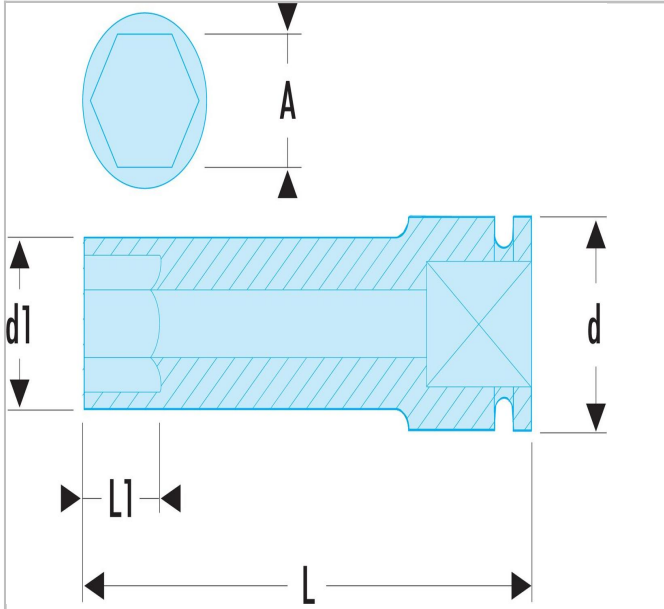

NSD.27L | NSD.L - 1/2" drive metric long-reach metric 12-point impact sockets

Description:

- NSD.L - 1/2" drive metric long-reach metric 12-point impact sockets

 NSD.27L	
A [mm]	27.0
Diameter [mm]	38.0
Diameter D1 [mm]	39.8
Length L [mm]	82.0
Length L1 [mm]	15.8
12-Point [mm]	12.0
Weight [g]	485.0