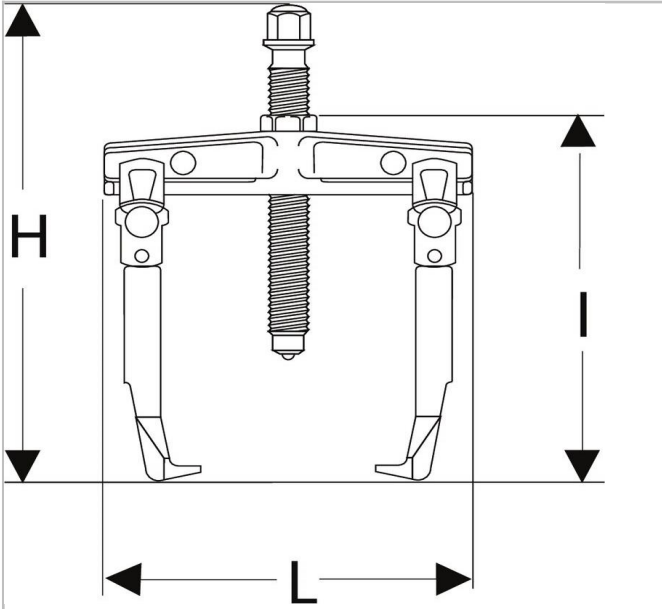

## U.14A | U.14 - Self-gripping outside pullers with slim legs

### Description:

- Access: 2 slim leg puller.
- Comfort: self-gripping legs by return spring. The puller stays in rolling position even when not in tension.
- Example of use = battery terminals.

	U.14A
Depth Maxi [mm]	40.0
Length L [mm]	75.0
Height H [mm]	125.0
C Mini - Maxi [mm]	10 - 35
Length [mm]	60.0
Screw Size ["]	U.14A04
Screw Size Multi [mm]	Spindle
Tonnes [t]	0.5
t [°]	5
Weight [Kg]	0.34