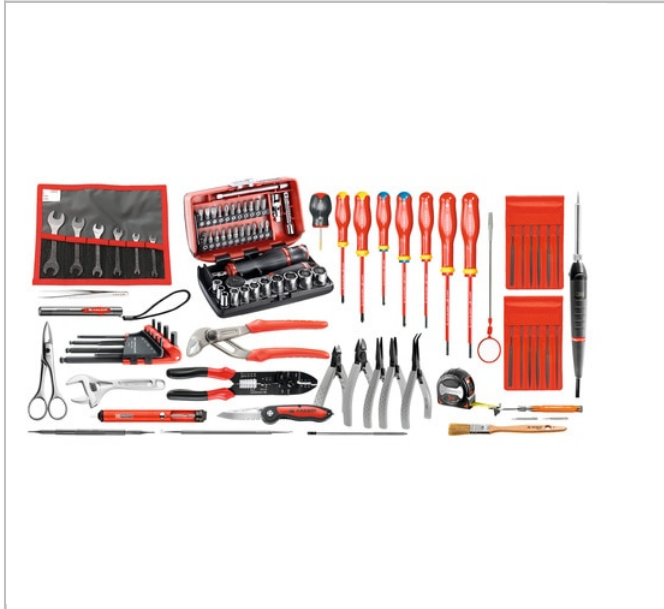

CM.EL32 | 94-piece set of electricians tools

Description:

- 3 Options available: - CM.EL32: Set supplied without container. - 2208.EL32: Set supplied with case BV.51A. - BST20.EL32: Set supplied with tool bag BS.T20.

CM.EL32

Weight [Kg]

4.19