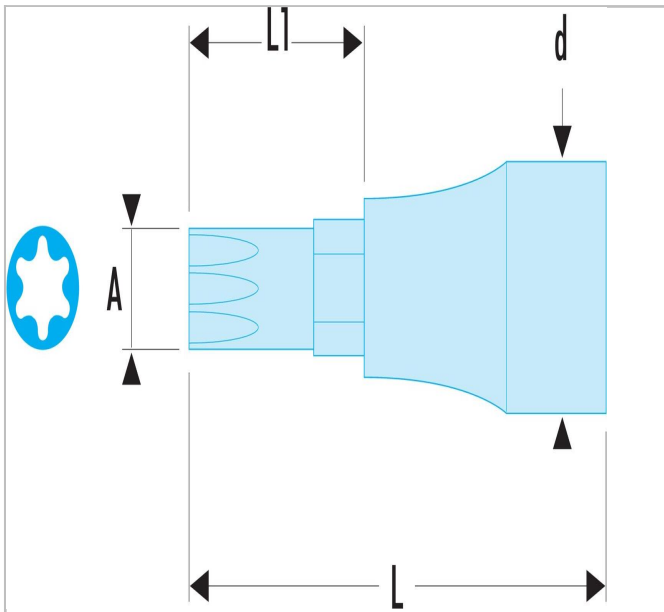

D.34B12L | D.B - Long-reach spline driver sockets

Description:

- Standard length series.
- For Torx® female drive fasteners.
- Non-removable bit.
- Finish: bright chrome with phosphate-hardened tip.

	D.34B12L
A [mm]	12.0
Diameter [mm]	12.0
Length L [mm]	100.0
Length L1 [mm]	63.0
Weight [g]	140.0