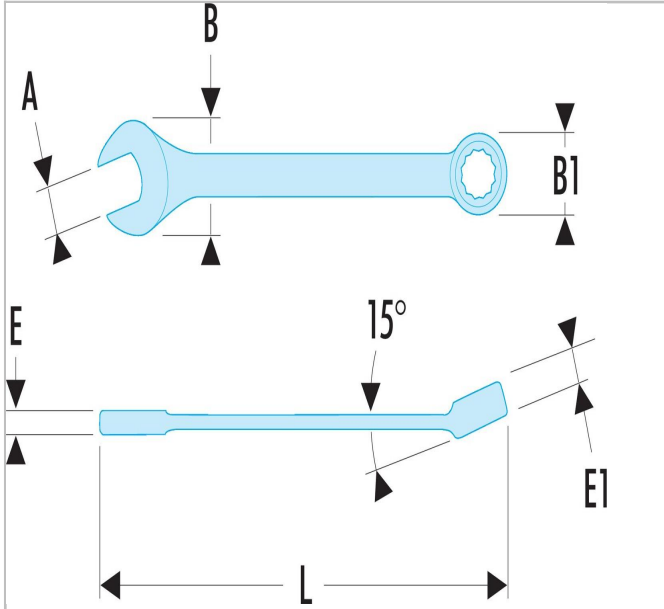

40.22LA | 40.LA- Metric long-reach combination wrenches

Description:

- Long combination wrenches: the extra-long handle passes high torque with minimum effort.
- OGV® profile with 12-point ring for powerful tightening while protecting the nut.
- Ring head angled at 15°.
- Open end head angled at 15°.
- Metric sizes: 19 to 65 mm.
- Presentation: satin chrome finish.

 FACOM	40.22LA
A [mm]	22.0
Length L [mm]	368.0
Thickness E [mm]	9.9
Thickness E1 [mm]	14.0
Head Width B [mm]	51.0
Head Width B1 [mm]	33.8
Weight [Kg]	0.36