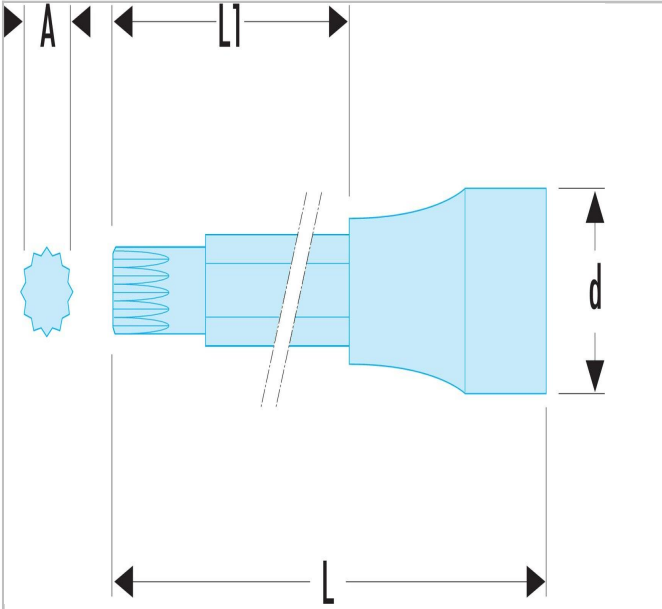

SV.12LB | SV.LB - 1/2" drive long-reach XZN® spline bit sockets

Description:

- Long and extra long reach series
- For XZN® female drive fasteners.
- Non-removable bit.
- Finish: bright chrome with phosphate-hardened tip.

 SV.12LB	
A [mm]	M12
Diameter [mm]	22.8
Length L [mm]	100.0
Length L1 [mm]	64.0
Weight [g]	120.0