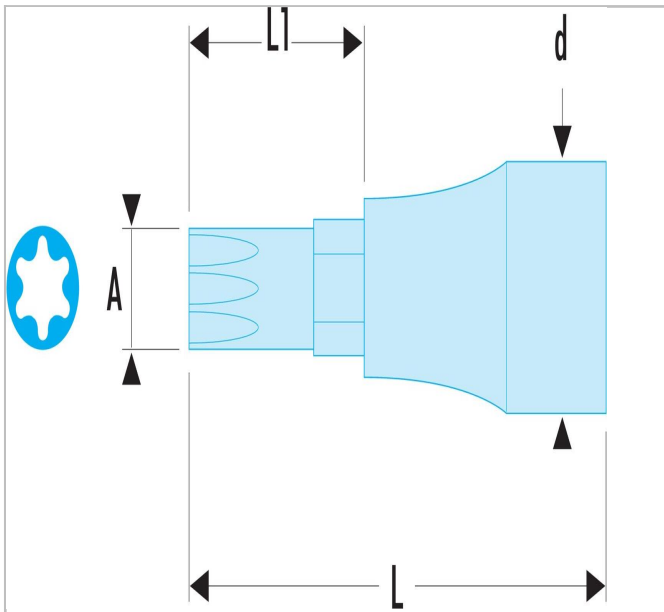

## D.34B7 | D.B - Long-reach spline driver sockets

### Description:

- Standard length series.
- For Torx® female drive fasteners.
- Non-removable bit.
- Finish: bright chrome with phosphate-hardened tip.

	D.34B7
A [mm]	7.0
Diameter [mm]	7.0
Length L [mm]	60.0
Length L1 [mm]	15.0
Weight [g]	70.0