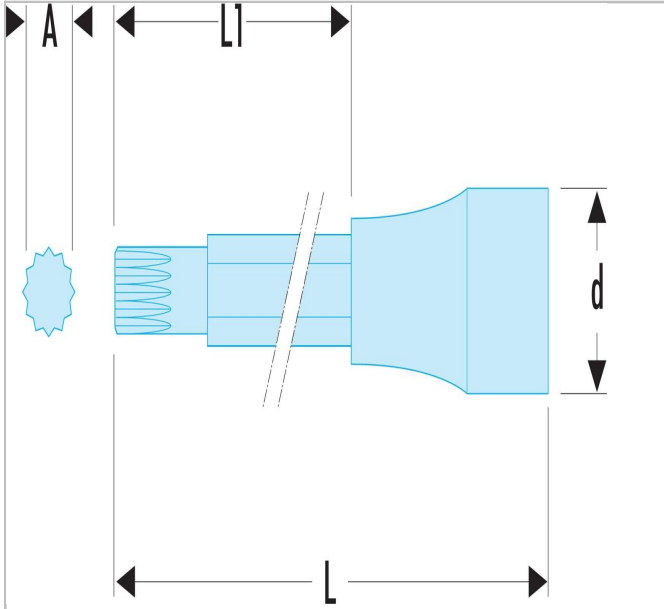

SV.14LB | SV.LB - 1/2" drive long-reach XZN® spline bit sockets

Description:

- Long and extra long reach series
- For XZN® female drive fasteners.
- Non-removable bit.
- Finish: bright chrome with phosphate-hardened tip.

	SV.14LB
A [mm]	M14
Diameter [mm]	22.8
Length L [mm]	100.0
Length L1 [mm]	64.0
Weight [g]	150.0