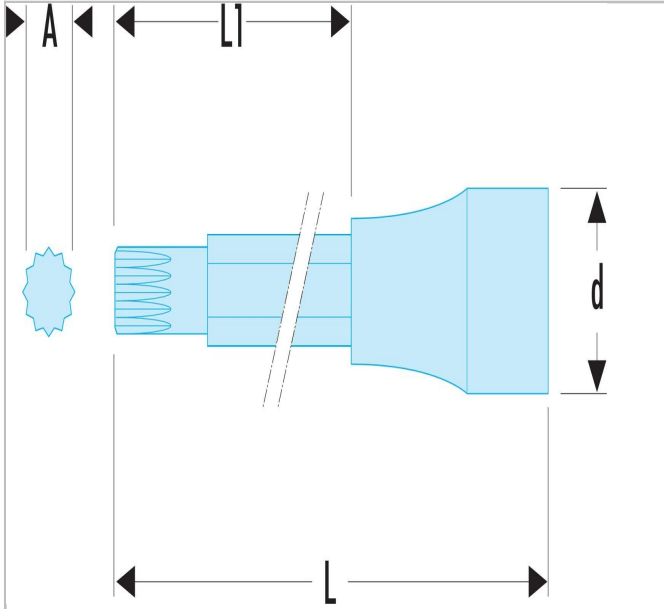

## SV.10ELB | SV.LB - 1/2" drive long-reach XZN® spline bit sockets

### Description:

- Long and extra long reach series
- For XZN® female drive fasteners.
- Non-removable bit.
- Finish: bright chrome with phosphate-hardened tip.

	SV.10ELB
A [mm]	M10
Diameter [mm]	22.8
Length L [mm]	120.0
Length L1 [mm]	120.0
Weight [g]	110.0