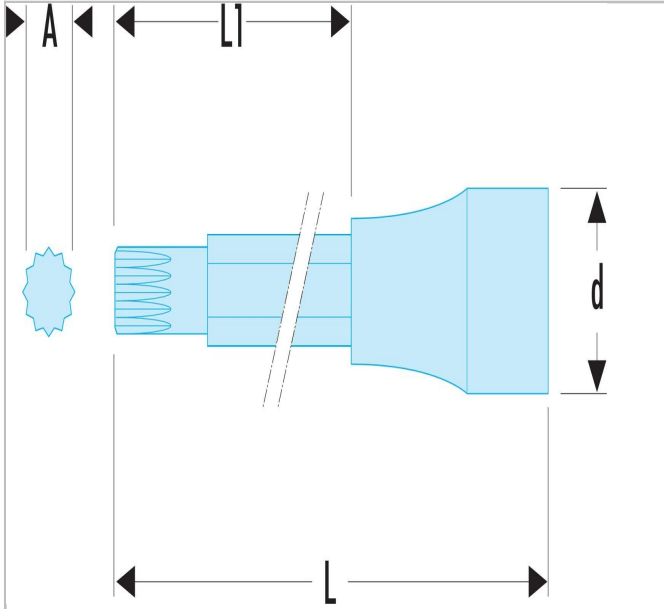

## SV.10LB | SV.LB - 1/2" drive long-reach XZN® spline bit sockets

### Description:

- Long and extra long reach series
- For XZN® female drive fasteners.
- Non-removable bit.
- Finish: bright chrome with phosphate-hardened tip.

	SV.10LB
A [mm]	M10
Diameter [mm]	22.8
Length L [mm]	100.0
Length L1 [mm]	64.0
Weight [g]	90.0