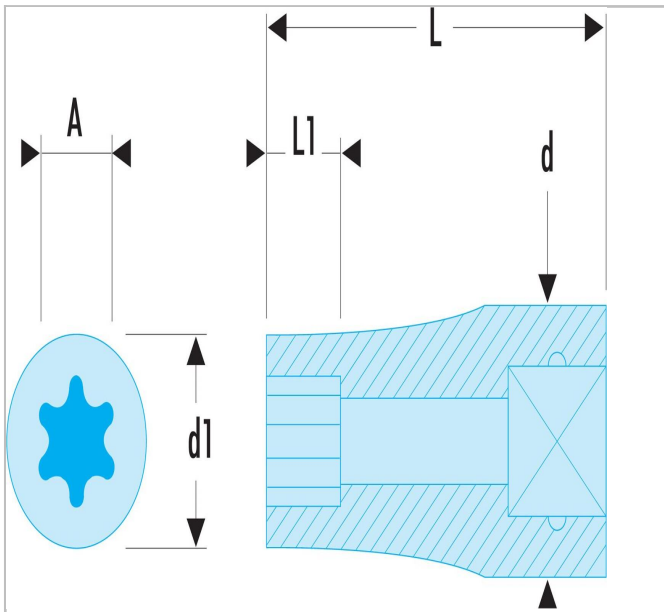

STX.14 | STX - 1/2" Torx® sockets

Description:

- For Torx® fasteners.
- Finish: bright chrome.
- Available as rack set Ref STX.40 (E12 --> E20) and Ref RSX.J6 (E6 --> E16).

	STX.14
A [mm]	12.67
Diameter [mm]	21.0
Diameter D1 [mm]	16.3
Length [mm]	37.0
Length L1 [mm]	8.8
TORX / HEX ["]	E14
Weight [g]	50.0