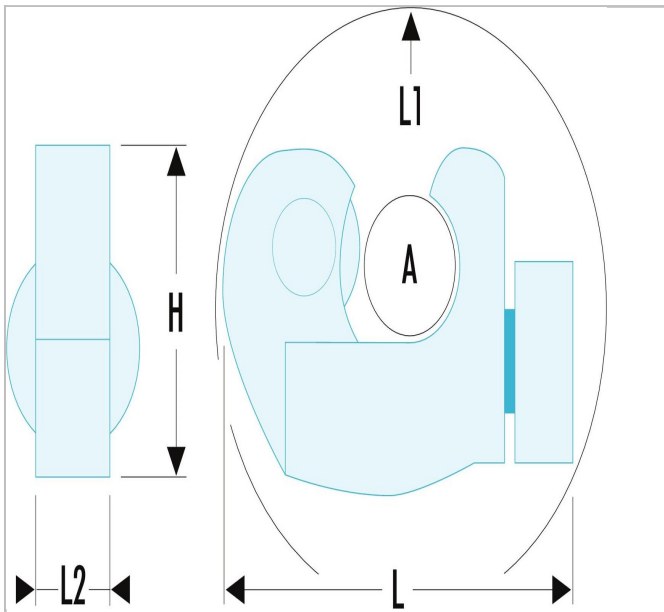

238B.16 | Copper-pipe mini-cutter

Description:

- 238B.16, grey
- Very compact.
- Can be used in situ.
- Minimal working radius.
- Set of 5 spare wheels: - 238B.16M5 for model 238B.16. - 238.M5 for old model 238.16.

	238B.16
A [mm]	3 - 16
Length L [mm]	55.0
Length L1 [mm]	38.0
Length L2 [mm]	21.0
Height H [mm]	35.0
Weight [Kg]	0.12