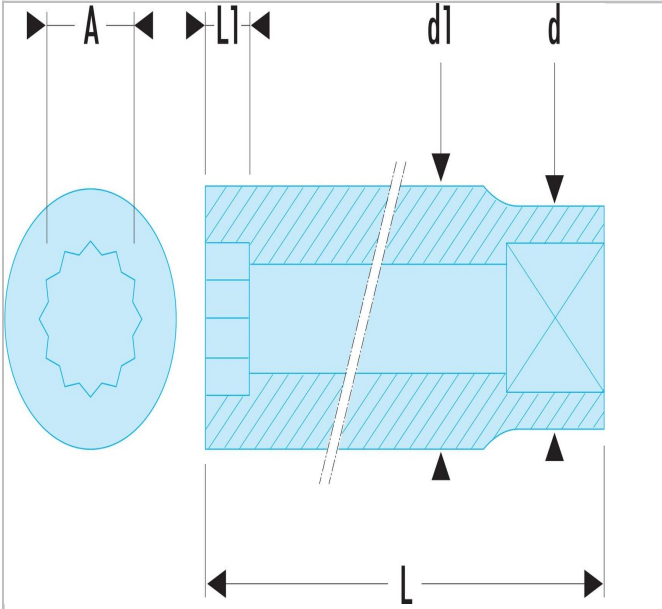

S.26LA | S.LA - 1/2" long-reach metric 12-point sockets

Standards:

NF ISO 2725-1, NF ISO 1711-1,
ISO 2725-1, ISO 1711-1, DIN
3124, ASME B107.5

Description:

- OGV® profile: more powerful tightening, preserves fasteners.
- Long-reach sockets for long recess or thread access.
- Finish: bright chrome.

 FACOM	S.26LA
A [mm]	26.0
Diameter [mm]	32.0
Diameter D1 [mm]	35.0
Length L [mm]	77.0
Length L1 [mm]	24.0
12-Point [mm]	12.0
Weight [g]	280.0